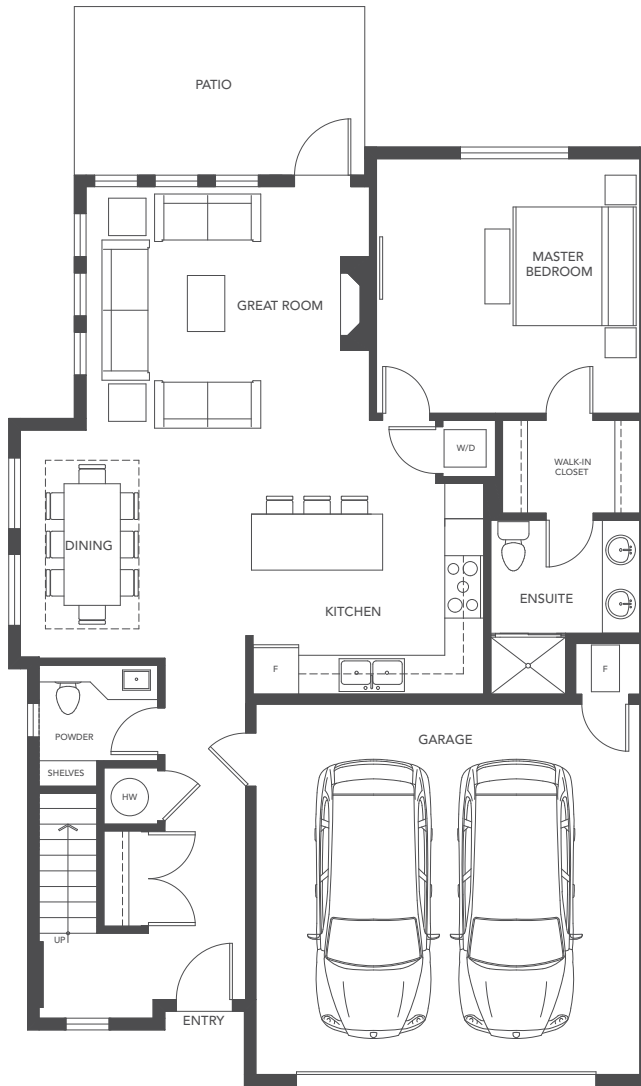

4 Bedroom / 3.5 Bathrooms  
2,124 Sq. Ft.

B1

MAIN

UPPER