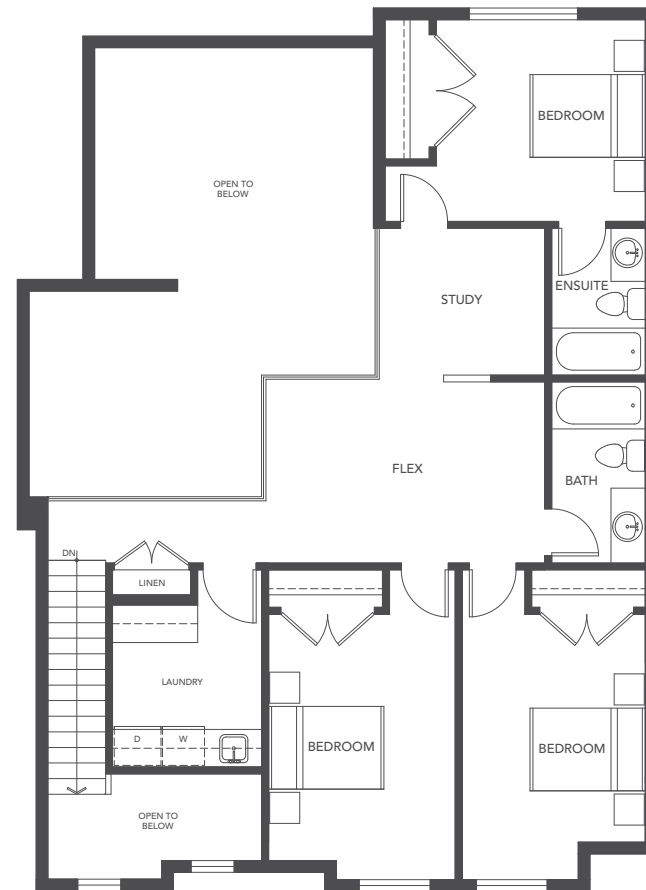

4 Bedroom / 3.5 Bathrooms  
2,124 Sq. Ft.

B1

MAIN

UPPER